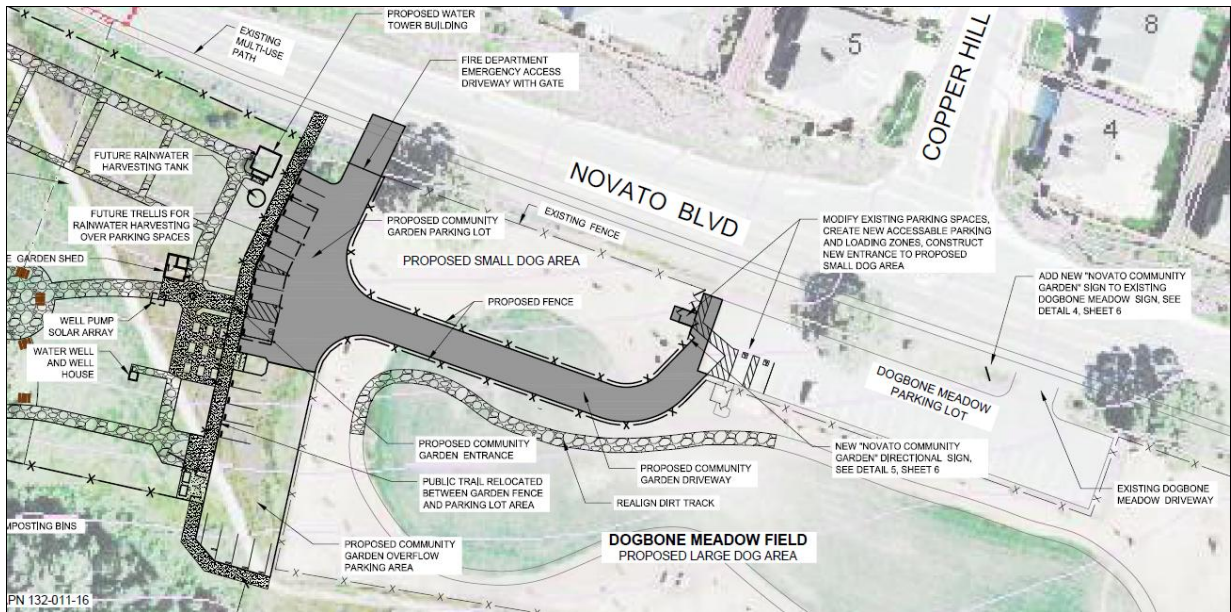

Approved Site Design. To see full layout go to www.novatolivewell.org/communitygarden

Now the community garden group has much fundraising to do to reach their goal of building the garden, and the Friends of Dogbone Meadow can continue their primary task of raising funds to maintain and improve the dog park.

###